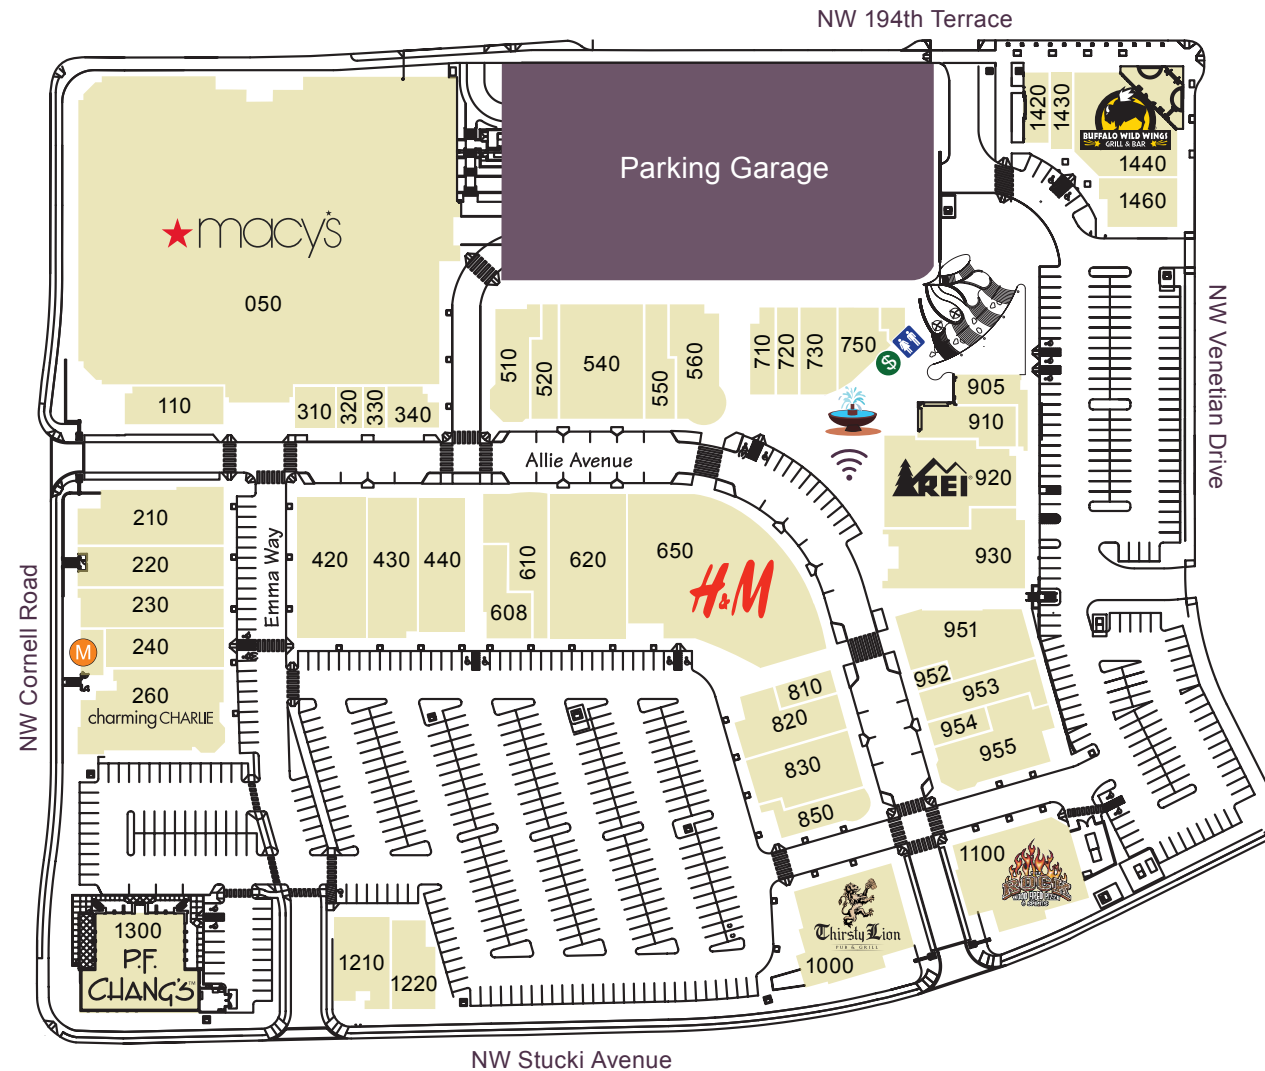

- Accessories**  
 260 Charming Charlie  
 954 Claire's Accessories  
 340 francesca's  
 650 H & M  
 050 Macy's

- Cards & Gifts**  
 310 Gifts A GoGo

- Children's Apparel**  
 230 Baby GAP  
 730 Crazy 8  
 220 GAP Kids  
 550 Gymboree  
 650 H & M  
 560 Justice  
 050 Macy's  
 920 REI

- Healthy & Beauty**  
 1220 Aria Nails & Spa  
 510 Bath & Body Works  
 440 LensCrafters  
 050 Macy's  
 1430 Pigtails & Crewcuts  
 720 Vitamin World

- For The Home**  
 905 Color Me Mine  
 310 Gifts A GoGo  
 050 Macy's

- Men's Apparel**  
 951 American Eagle  
 420 Banana Republic  
 620 Express  
 210 GAP  
 650 H & M  
 050 Macy's  
 820 PacSun  
 920 REI

- Recreation Equipment**  
 920 REI  
 953 Zumiez

- Restaurants**  
 1440 Buffalo Wild Wings  
 1210 Corner Bakery Cafe  
 610 Killer Burger  
 910 Ma-Now Thai Cuisine  
 1300 P.F. Chang's China Bistro  
 850 Qdoba Mexican Grill  
 1100 The Rock Wood Fired Pizza  
 750 Shogun Sushi & Sake Bar  
 1000 Thirsty Lion Pub & Grill